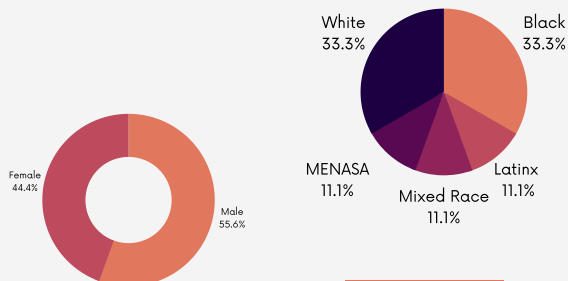

ARENA MINI RIFFS

DEMOGRAPHICS REPORT

2021-22 SEASON OF ARENA MINI RIFFS

Curated by: Shanara Gabrielle for Arena Stage

Artists include: Charity Blackwell, Yordan Silvera, Chandini Darby, Migi Fabara, Ziad Foty, Maribeth Diggle, Philippa Hughes, Jakari Sherman, Christylez Bacon, Holly Bass

ASSOCIATE ARTISTS

This is information for the associate artists, subcontracted by the lead artists:

THOUGHTS

Fascinating that the artists chosen and subcontracted by the lead artists are more white and male.