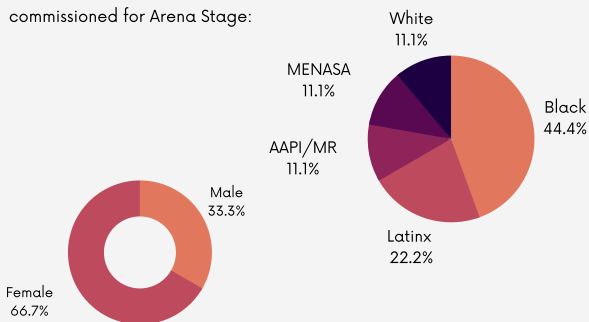

ARENA MINI RIFFS

DEMOGRAPHICS REPORT

2021-22 SEASON OF ARENA MINI RIFFS

Curated by: Shanara Gabrielle for Arena Stage

Artists include: Charity Blackwell, Yordan Silvera, Chandini Darby, Migi Fabara, Ziad Foty, Maribeth Diggle, Philippa Hughes, Jakari Sherman, Christylez Bacon, Holly Bass

COMMISSIONED ARTISTS

This information reflects the lead artists chosen and commissioned for Arena Stage:

THOUGHTS

Lacking in commissioning of indigenous artists. Room for improvement in commissioning of more expansive gender identities, neuro-diverse and artists with disabilities.